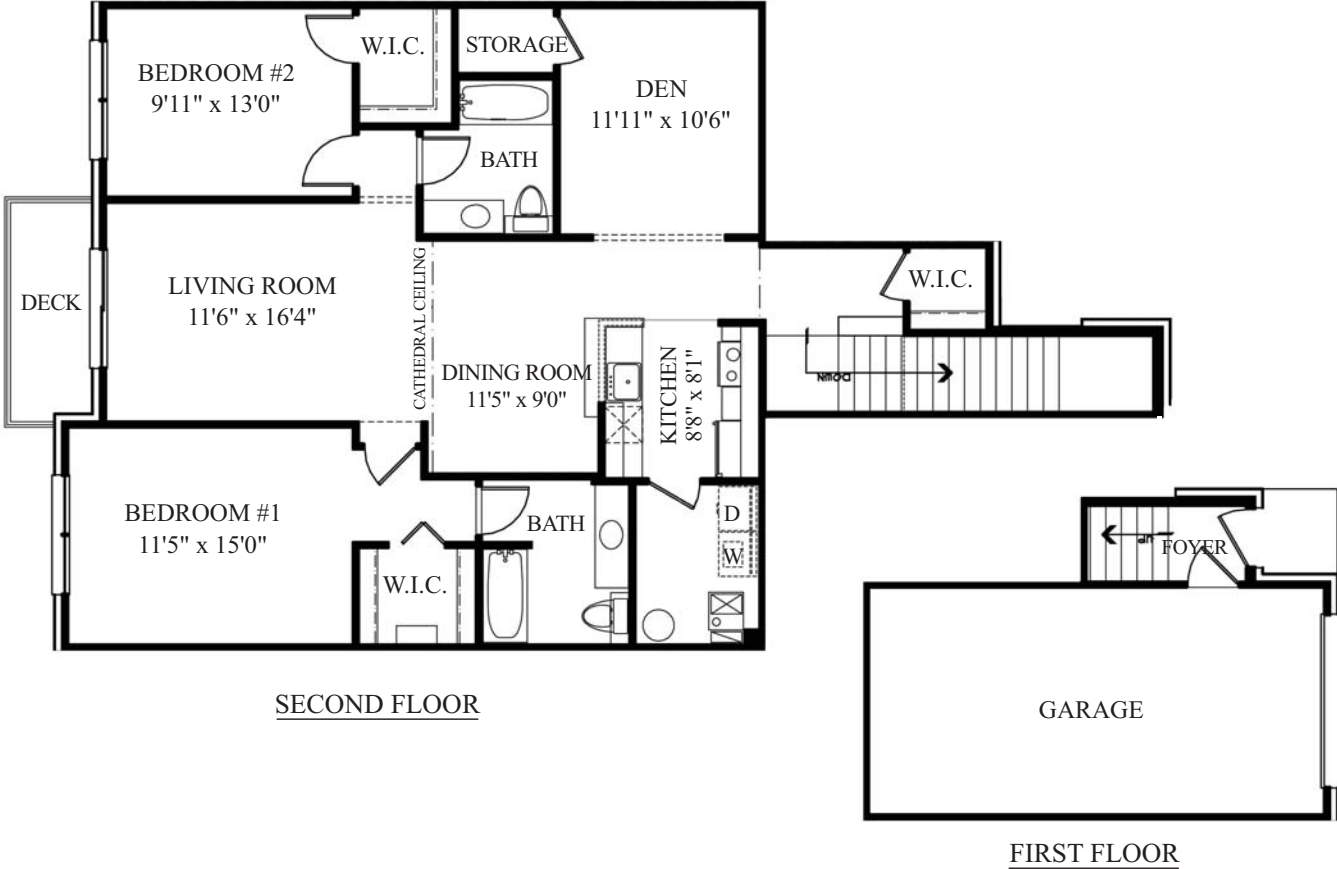

Bay Breeze Floor Plan

These floor plans and elevations are property of BRG Custom Homes. Artist concept drawings. Actual square footage may vary depending on owners choice of options. Contact a sales associate at 734-485-0550 for more information.