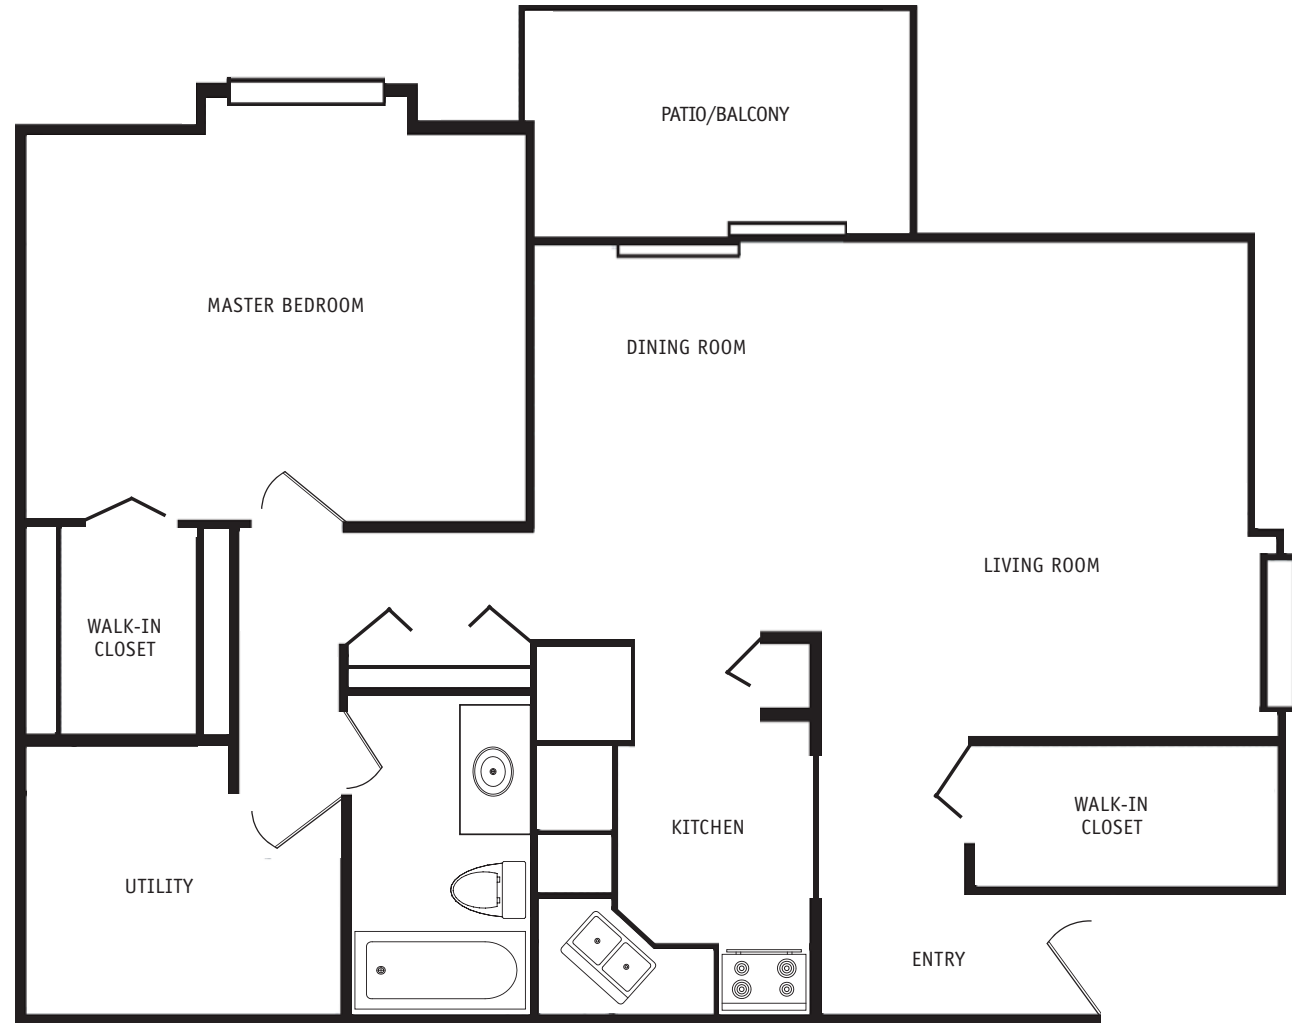

The BIRCH

1 Bedroom 1 Bathroom Plan

890 Lower Unit (includes square footage of patio)
930 Upper Unit (includes square footage of balcony)

FEATURES

- Private individual entries
- Master bedroom with spacious walk-in closet
- Open kitchen with pantry, dishwasher, oven/range, disposal & refrigerator
- Formal dining room
- Living room with private balcony/patio attached
- New plush carpeting
- Full size laundry hook-ups
- Individual furnace, A/C and hot water heater
- In-unit storage space
- Private carport
- Intercom systems to front entry in upper units