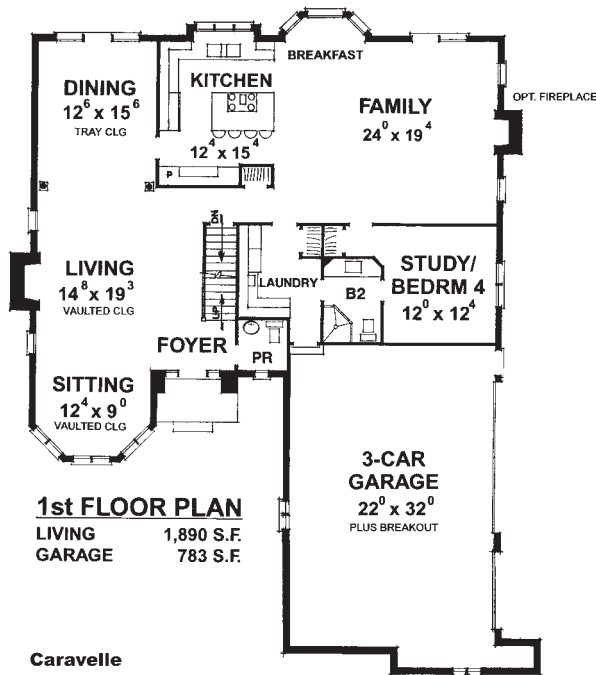

Caravelle Floor Plan

© SCHOLZ DESIGN

© SCHOLZ DESIGN

© SCHOLZ DESIGN

These floor plans and elevations are the property of Scholz Design and may be utilized by BRG Custom Homes. Artist concept drawings. Actual square footage may vary depending on owners' choice of options. Contact a sales associate at 734-669-2959 for more information.