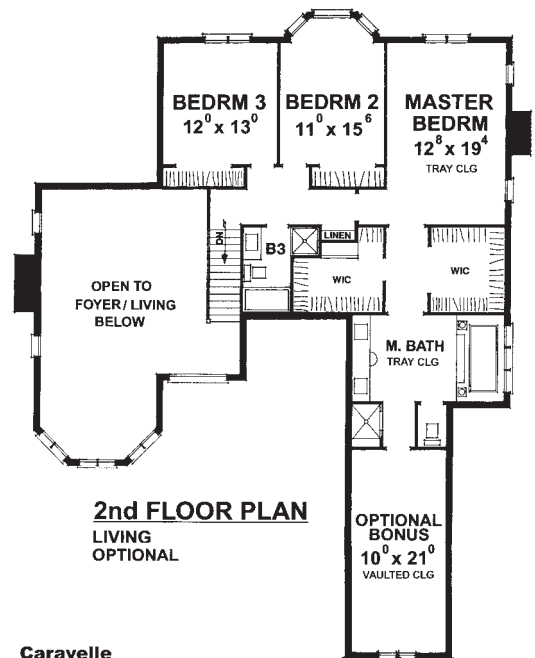

Caravelle Floor Plan

© SCHOLZ DESIGN

© SCHOLZ DESIGN

© SCHOLZ DESIGN

These floor plans and elevations are the property of Scholz Design and may be utilized by BRG Custom Homes. Artist concept drawings. Actual square footage may vary depending on owners' choice of options. Contact a sales associate at 734-669-2959 for more information.