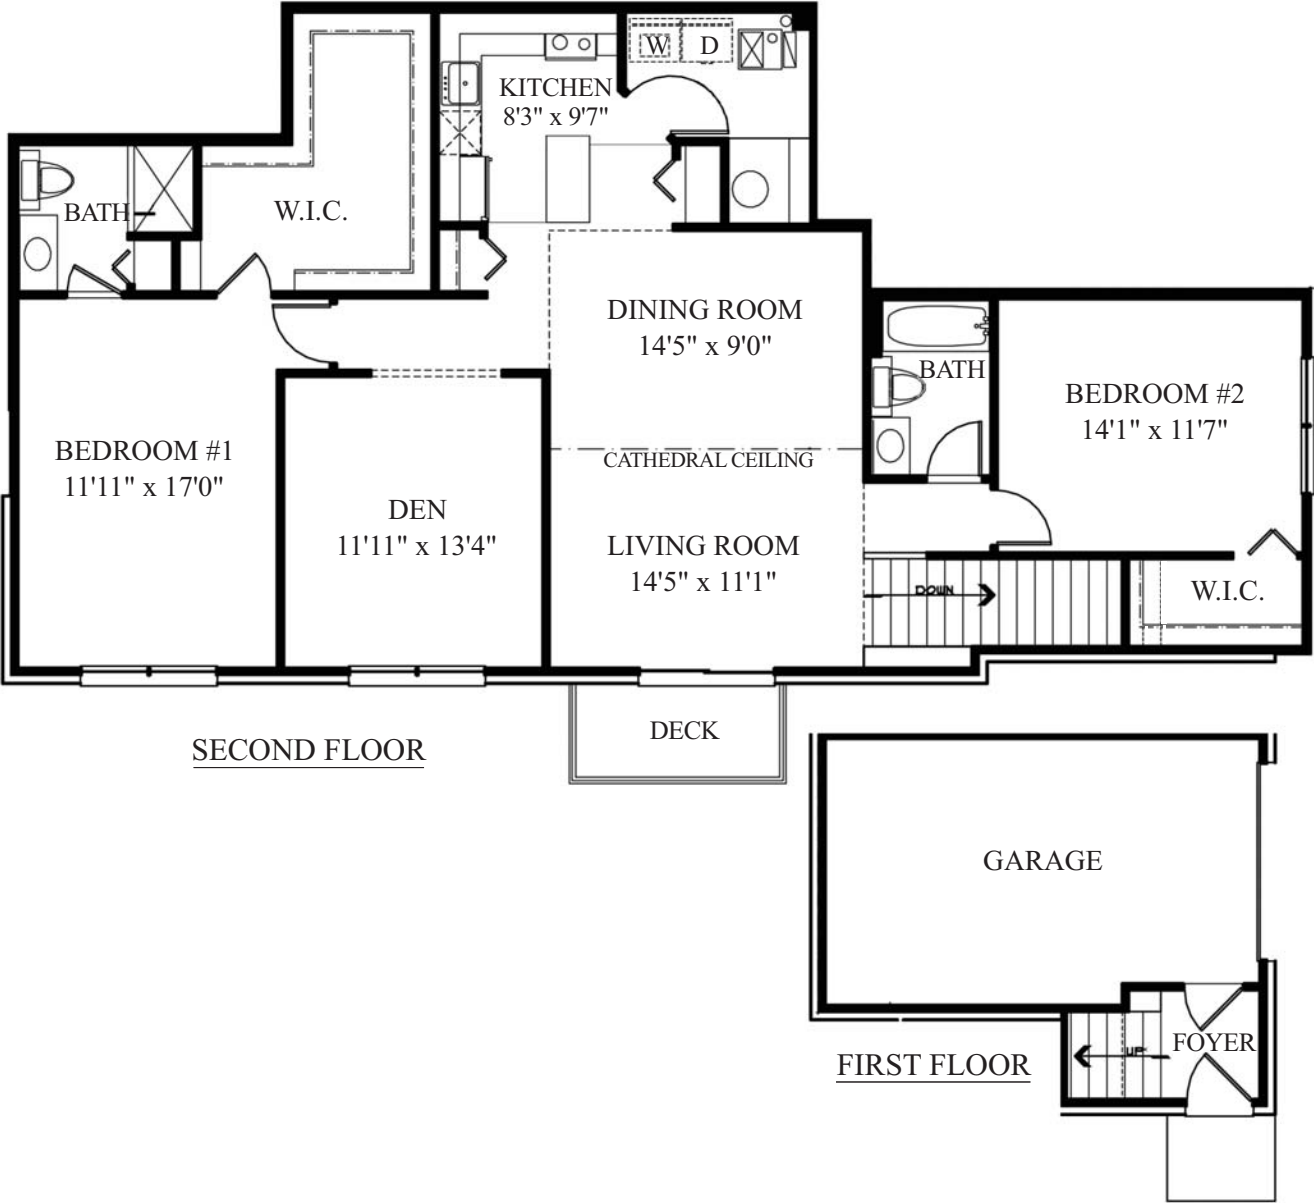

# Cove Floor Plan

These floor plans and elevations are property of BRG Custom Homes. Artist concept drawings. Actual square footage may vary depending on owners choice of options. Contact a sales associate at 734-485-0550 for more information.