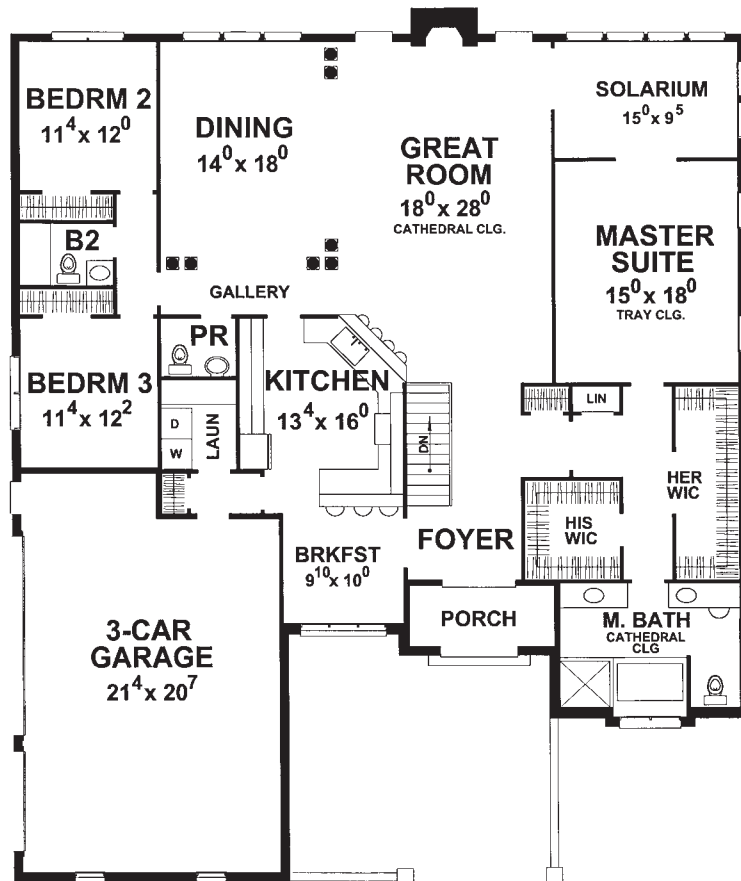

Hawksbridge Floor Plan

© SCHOLZ DESIGN

© SCHOLZ DESIGN

Hawksbridge

These floor plans and elevations are the property of Scholz Design and may be utilized by BRG Custom Homes. Artist concept drawings. Actual square footage may vary depending on owners' choice of options. Contact a sales associate at 734-669-2959 for more information.