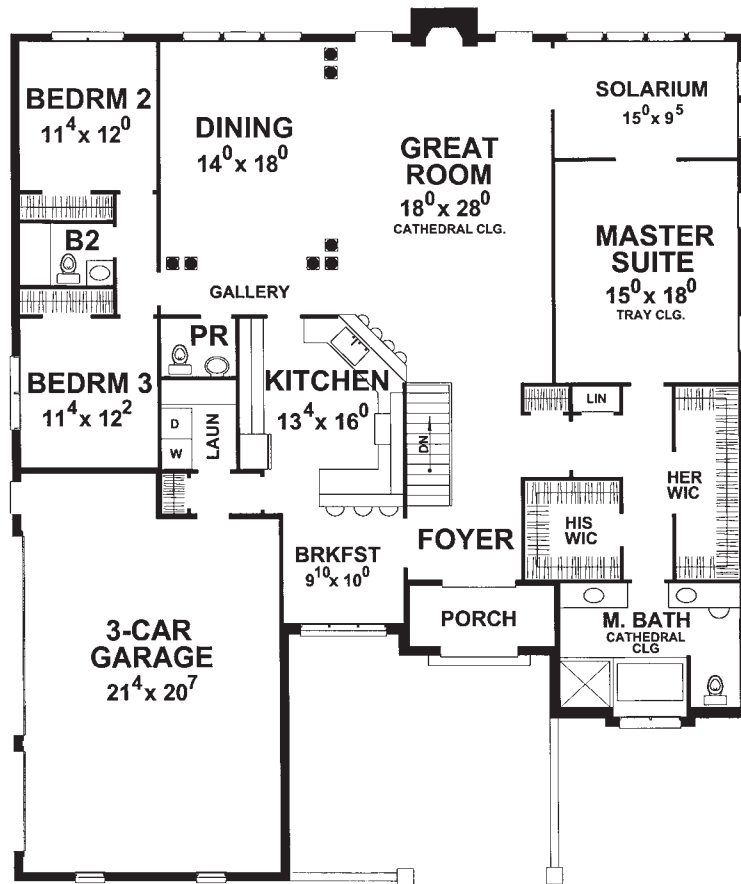

# Hawksbridge Floor Plan

© SCHOLZ DESIGN

© SCHOLZ DESIGN

**Hawksbridge**

These floor plans and elevations are the property of Scholz Design and may be utilized by BRG Custom Homes. Artist concept drawings. Actual square footage may vary depending on owners' choice of options. Contact a sales associate at 734-669-2959 for more information.