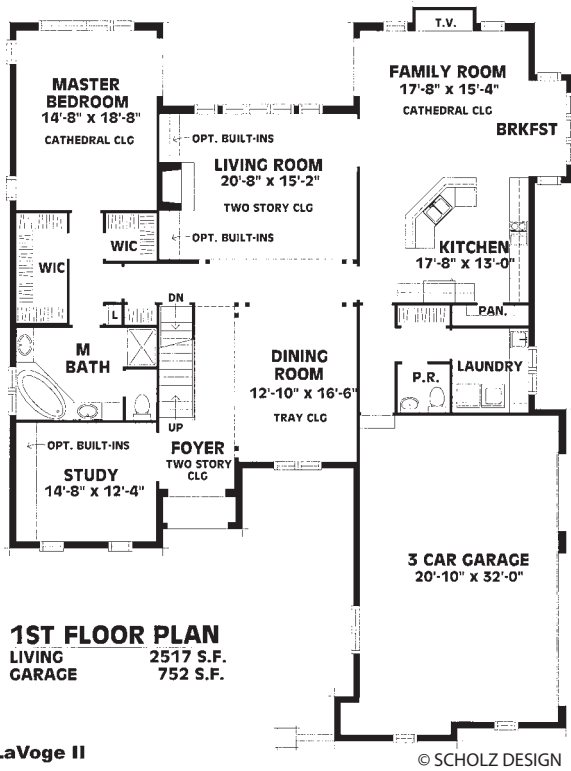

La Voge II Floor Plan

© SCHOLZ DESIGN

LaVoge II

These floor plans and elevations are the property of Scholz Design and may be utilized by BRG Custom Homes. Artist concept drawings. Actual square footage may vary depending on owners' choice of options. Contact a sales associate at 734-669-2959 for more information.