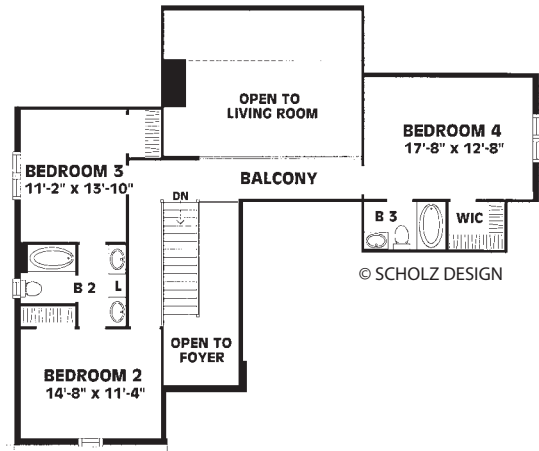

La Voge II Floor Plan

© SCHOLZ DESIGN

LaVoge II

These floor plans and elevations are the property of Scholz Design and may be utilized by BRG Custom Homes. Artist concept drawings. Actual square footage may vary depending on owners' choice of options. Contact a sales associate at 734-669-2959 for more information.