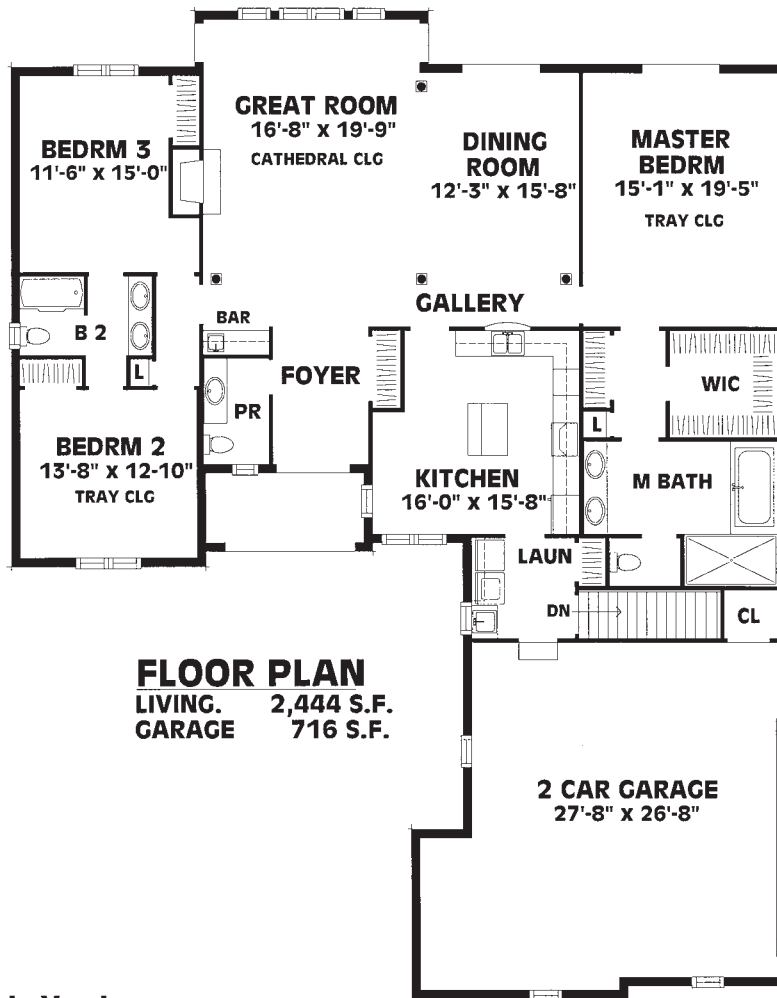

# Le Vendee Floor Plan

© SCHOLZ DESIGN

**LeVendee**

© SCHOLZ DESIGN

These floor plans and elevations are the property of Scholz Design and may be utilized by BRG Custom Homes. Artist concept drawings. Actual square footage may vary depending on owners' choice of options. Contact a sales associate at 734-669-2959 for more information.