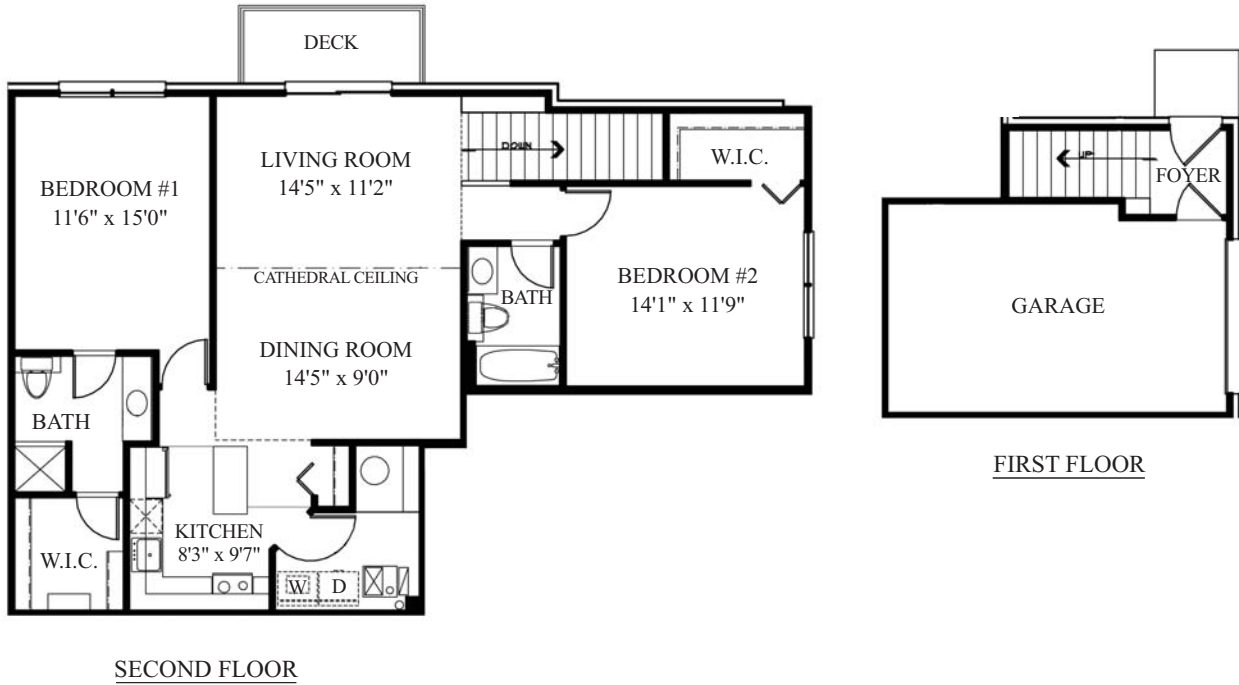

Shorecrest Floor Plan

These floor plans and elevations are property of BRG Custom Homes. Artist concept drawings. Actual square footage may vary depending on owners choice of options. Contact a sales associate at 734-485-0550 for more information.